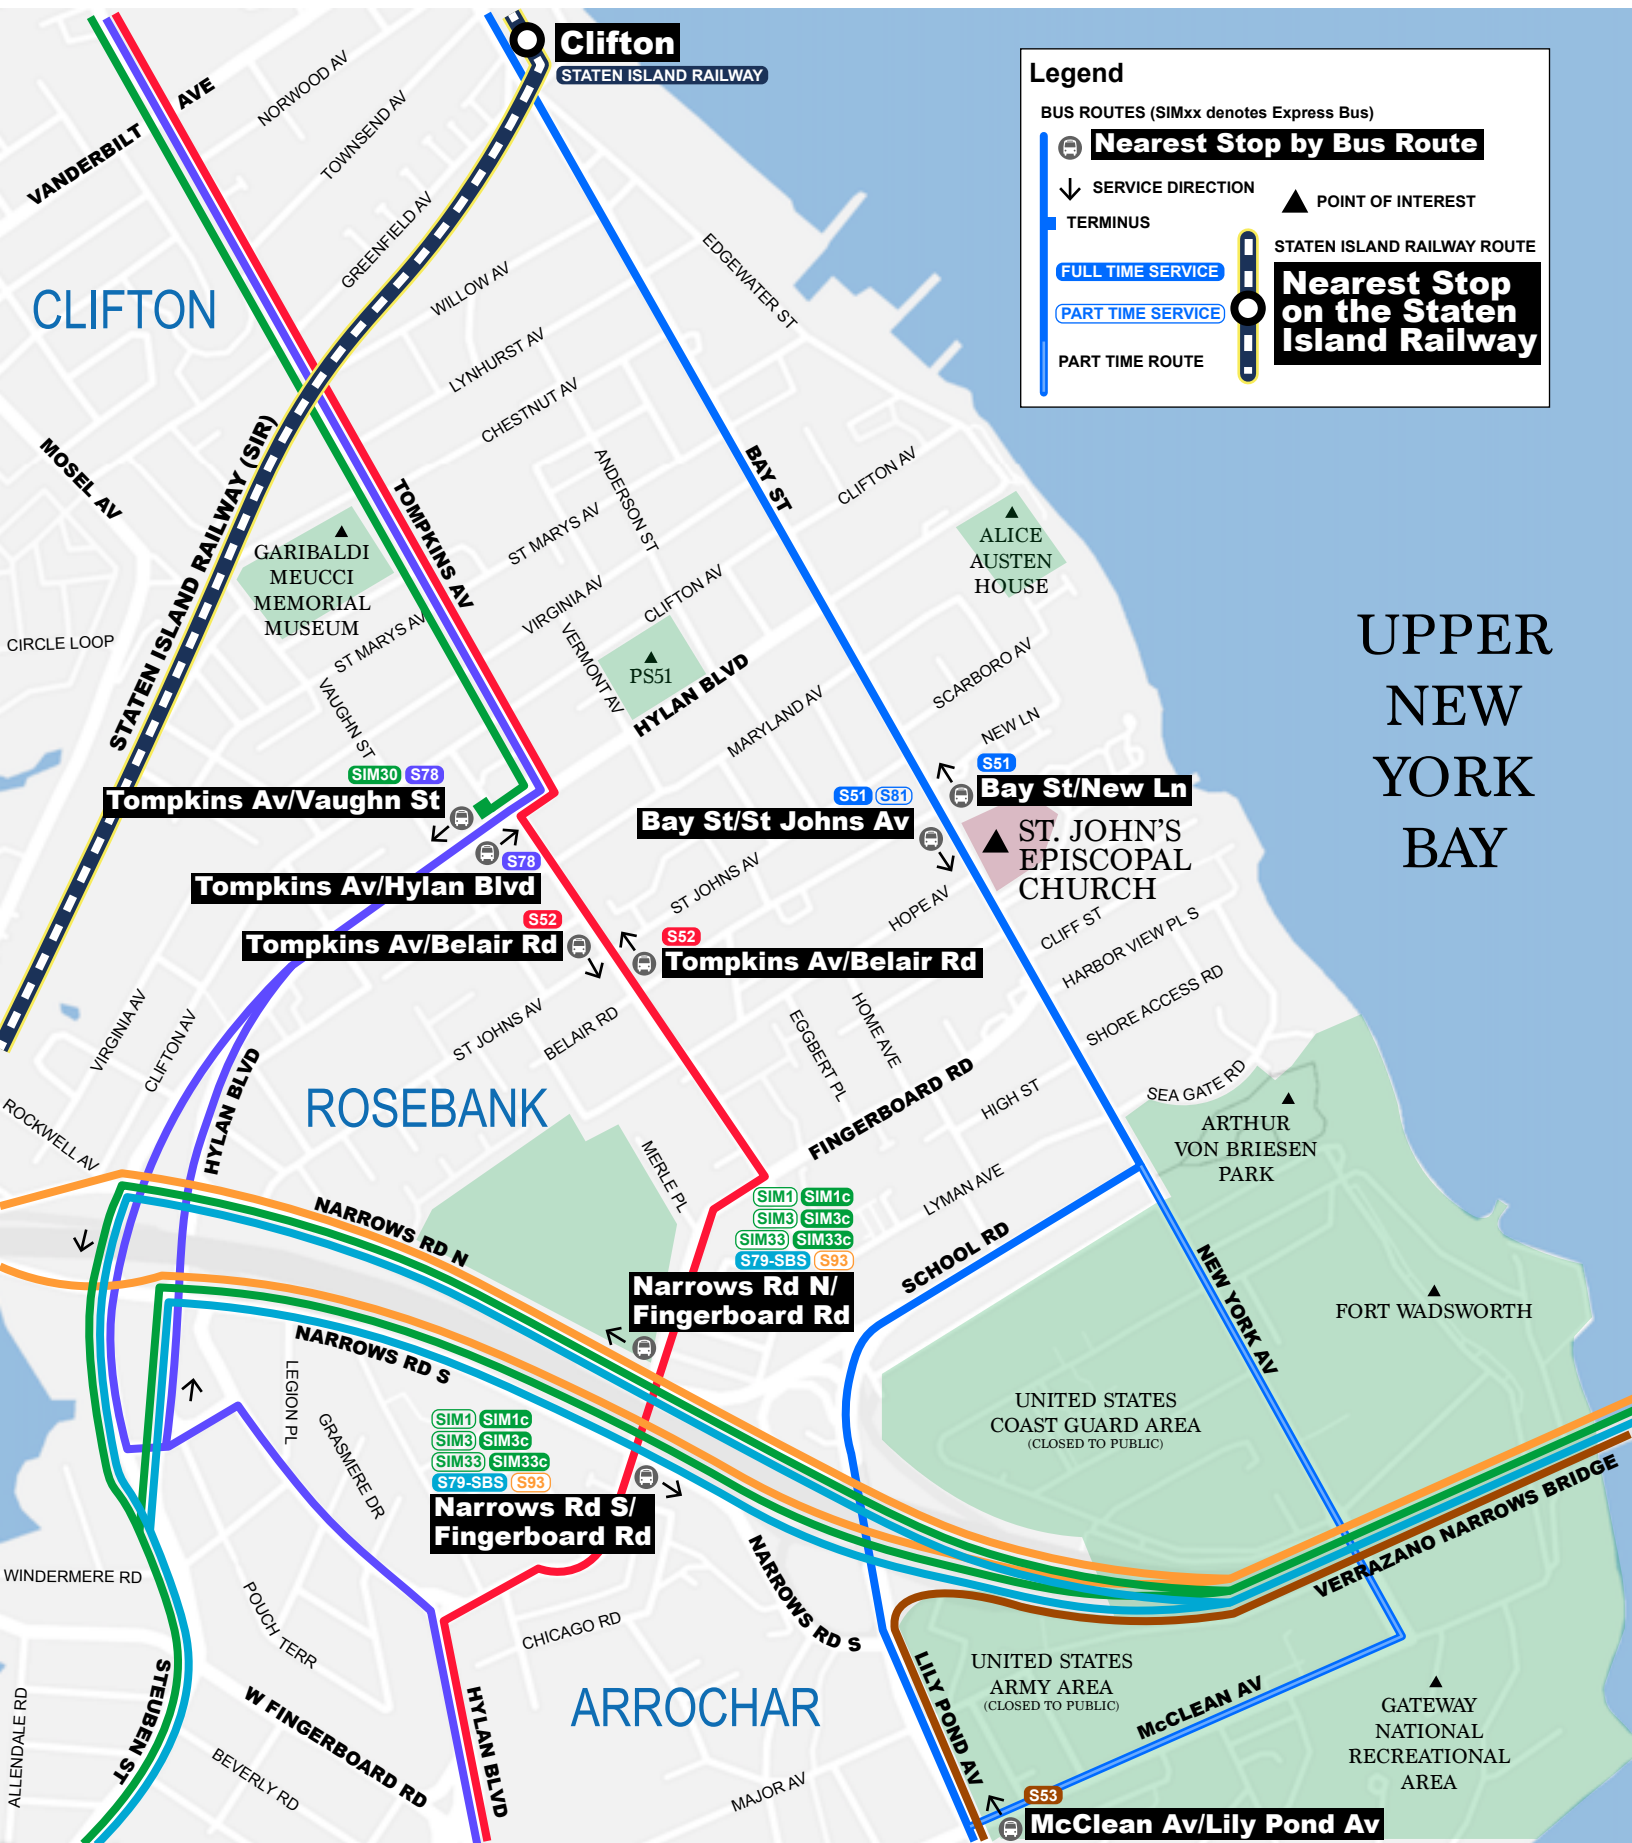

# BUS/SIR ROUTES IN ROSEBANK/CLIFTON FOR ST. JOHN'S EPISCOPAL CHURCH

ST. JOHN'S EPISCOPAL CHURCH  
1333 Bay St., Staten Island, NY 10305

- S51** St. George - Tompkinsville - Stapleton - Clifton - Rosebank - Arrochar - (Fort Wadsworth; *Limited Service*) - South Beach - Midland Beach - Grant City
- S81** (*Limited Service: Weekdays 4:30 PM to 9:00 PM*) St. George - Tompkinsville - Stapleton - Clifton - Rosebank - Fort Wadsworth - South Beach - Midland Beach - Grant City
- S52** St. George - New Brighton - Stapleton - Rosebank - Arrochar - South Beach - Staten Island University Hospital North
- S53** Bay Ridge (Brooklyn) - Fort Hamilton - Arrochar - Grasmere - Emerson Hill - Sunnyside - Castleton Corners - Port Richmond
- S78** St. George - Tompkinsville - Stapleton - Clifton - Arrochar - Grasmere - New Dorp - Eltingville - Huguenot - Prince's Bay - Tottenville - Bricktown Mall (Charleston)
- S79-SBS** (*Select Bus Service*) Bay Ridge (Brooklyn) - Arrochar - Grasmere - Old Town - Dongan Hills - Midland Beach - New Dorp - Great Kills - Eltingville - Staten Island Mall
- S93** (*Limited Service: Weekdays only*) Bay Ridge (Brooklyn) - Arrochar - Sunnyside - Castleton Corners - Willowbrooke - College of Staten Island (CSI)
- SIM1 SIM1c SIM3 SIM3c SIM30 SIM33 SIM33c** (*SIM1, SIM3, SIM30, SIM33: Weekday rush-hours only*) Midtown (Manhattan) - EXPRESS - Staten Island
- STATEN ISLAND RAILWAY** St. George - Tottenville; First three cars only to St. George

### Legend

**BUS ROUTES (SIMxx denotes Express Bus)**

- Nearest Stop by Bus Route**
- SERVICE DIRECTION
- TERMINUS
- FULL TIME SERVICE
- PART TIME SERVICE
- PART TIME ROUTE
- POINT OF INTEREST
- STATEN ISLAND RAILWAY ROUTE
- Nearest Stop on the Staten Island Railway**

**Bay St/St Johns Av**

**Tompkins Av/Belair Rd**

**Tompkins Av/Vaughn St**

**Narrows Rd S/ Fingerboard Rd**

**McClean Av/Lily Pond Av**

UNITED STATES ARMY AREA (CLOSED TO PUBLIC)

UNITED STATES COAST GUARD AREA (CLOSED TO PUBLIC)